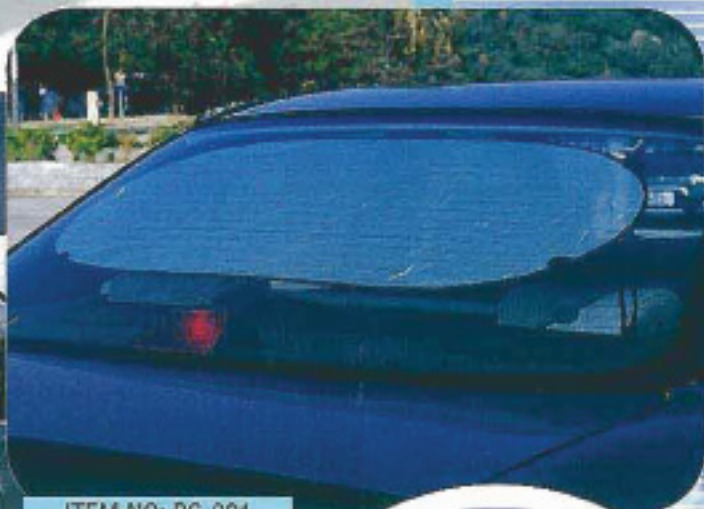

ITEM NO: BS-021