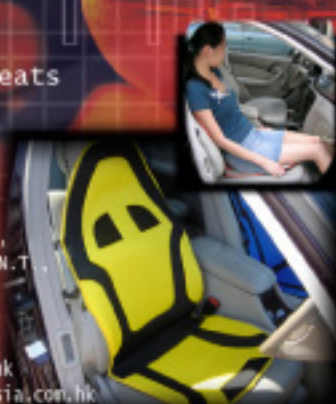

# AIR MESH CAR SEAT CUSHION

Items No: CSC-0170

Product Size: 45x19inch

- Protect seats against spills, stain, fading, tearing, dirt, crumbs.
- Add style to your ride
- Easy to install
- Fits most car seats