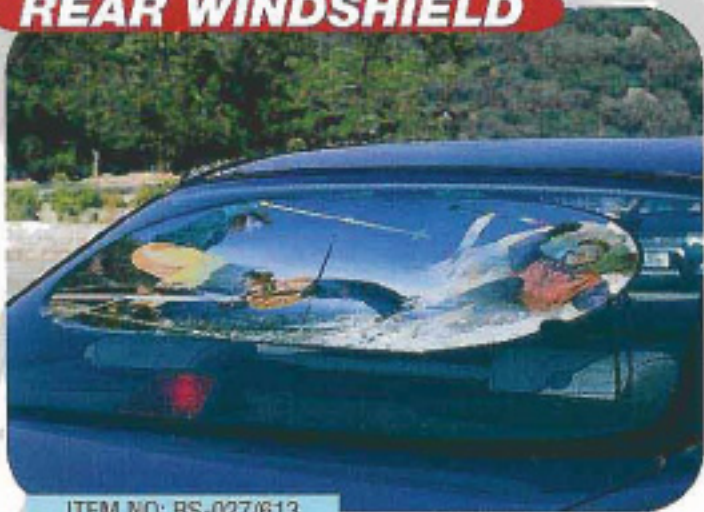

REAR WINDSHIELD

ITEM NO: BS-027/613

- Moveable suction cup able to fix any position of windshield
- Helps keep interior cool during driving & parking
- Fit all car
- Collapses to less than 10% of full size
- In various material & size