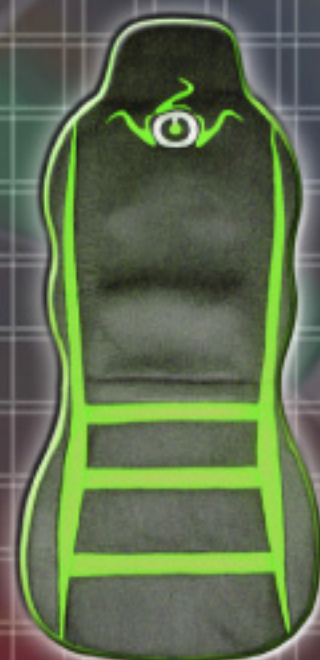

AIR MESH CAR SEAT CUSHION

Items No:CSC-0173

Product Size: 45x19inch

- Protect seats against spills, stain, fading, tearing, dirt, crumbs.
- Add style to your ride
- Easy to install
- Fits most car seats

MATERIAL

- Elastic Fasten
- Back Flap Fixing
- PP Strap Trimming
- Padded Air Mesh

Room 707-8, CCT Telecom Bldg.,
No. 11 Wo Shing St., Fo Tan, N.T.,
Hong Kong.

Tel: (852) 2687 2062

Fax: (852) 2687 2077

E-mail: info@global-asia.com.hk

Homepage: <http://www.global-asia.com.hk>

AIR MESH CAR SEAT CUSHION

Global Asia Industrial Ltd.