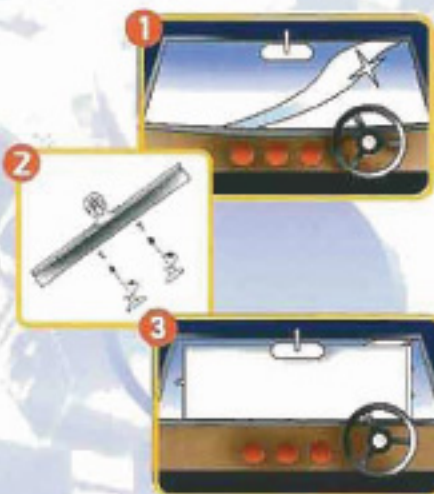

## CORRUGATE FOLDABLE SHADE

ITEM NO: CS-55/835

- Size: 55cm x 130cm
- Fits both front and rear windshields
- Reflects 100% of sun's rays
- Lower car interior temperatures
- Easy to storage
- Fits all car