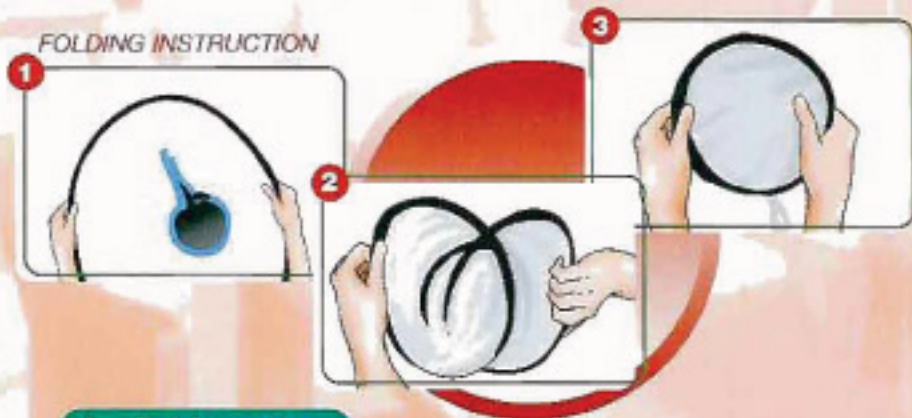

FOLDING INSTRUCTION