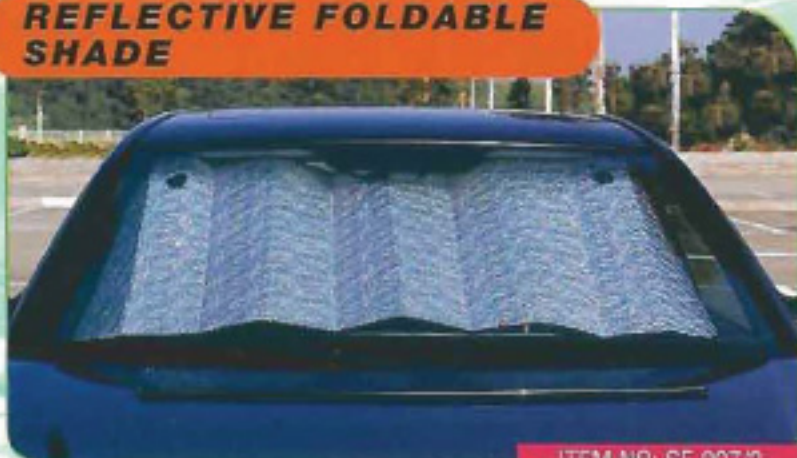

S

UMMER PROTECTION

REFLECTIVE FOLDABLE SHADE

ITEM NO: SF-007/2