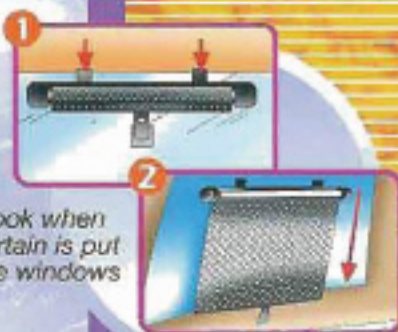

### TWO INSTALLATION:

A: Use hook when the curtain is put on side windows

B: Use suction cup on rear Windshield