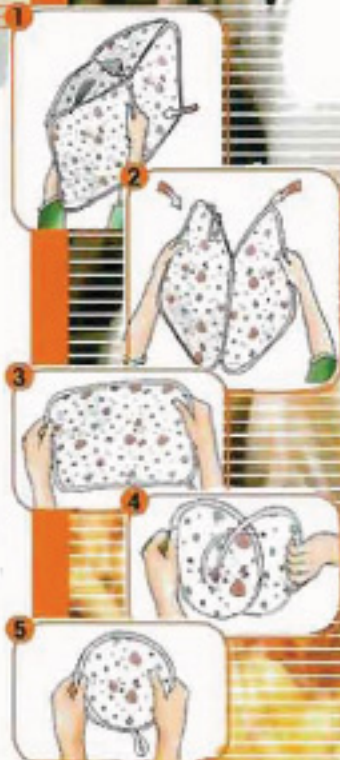

### Available pattern

201

202

203

## OLDAWAY LAUNDRY

Store dirty clothes with this attractive foldable laundry case. Use indoors or outdoors, storing size less than 10% of full size, easy storage. In various material & size.

HP003/701

SIZE: 34 x 34 x 46cm (Approximately)