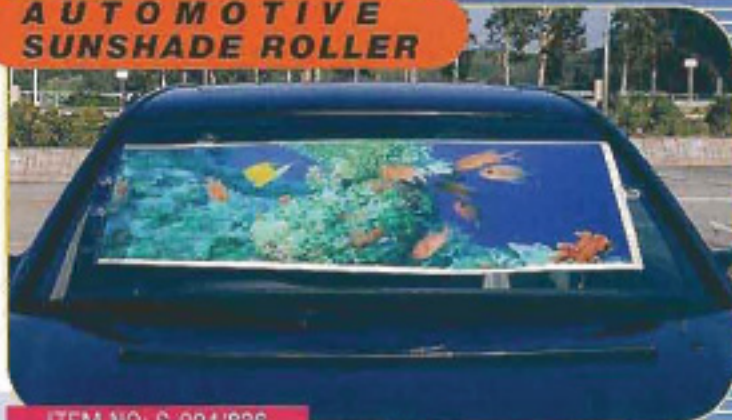

## CORRUGATE FOLDABLE SHADE

ITEM NO: CS-55/835

- Size: 55cm x 130cm
- Fits both front and rear windshields
- Reflects 100% of sun's rays
- Lower car interior temperatures
- Easy to storage
- Fits all car

## AUTOMOTIVE SUNSHADE ROLLER

ITEM NO: S-004/836

- Size: 42cm x 130cm
- Fits all cars
- Easy to install
- Helps keep interior cool while parked
- Protects dash & steering wheel from costly sun damage
- Suction cup mounting