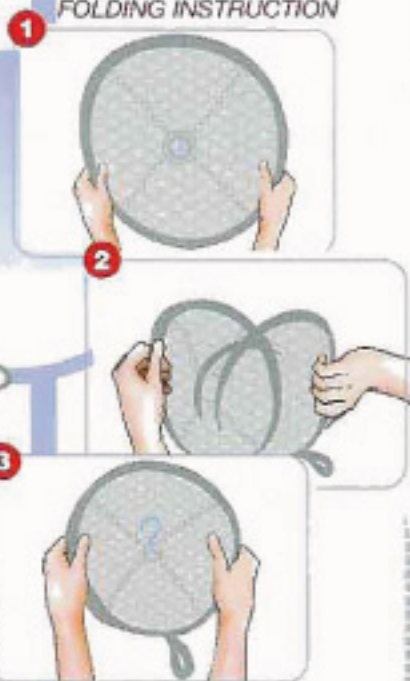

FOLDING INSTRUCTION