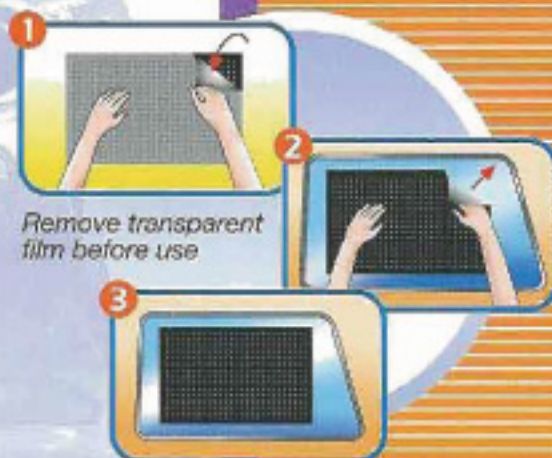

Remove transparent film before use