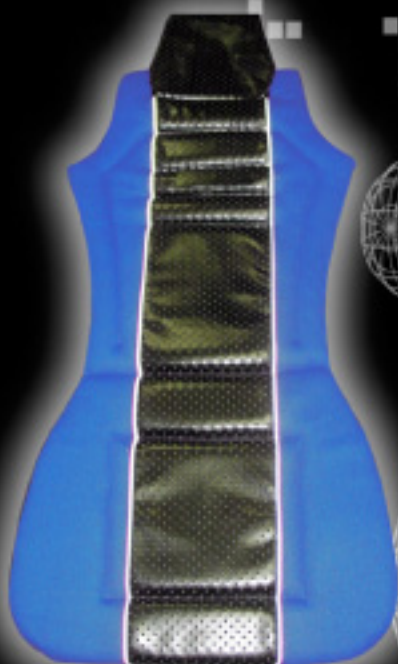

New Development

AIR MESH CAR SEAT CUSHION

Items No: CSC-0165

Product Size: 45x19inch

- Protect seats against spills, stain, fading, tearing, dirt, crumbs.
- Add style to your ride
- Easy to install
- Fits most car seats

MATERIAL

- Buckle Fasten
- Back Flap Fixing
- PP Strap Trimming
- Padded Air Mesh

Room 707-8, CCT Telecom Bldg.,
No. 11 Wo Shing St., Fo Tan, N.T.,
Hong Kong.

Tel: (852) 2687 2062

Fax: (852) 2687 2077

E-mail: info@global-asia.com.hk

Homepage: <http://www.global-asia.com.hk>

Global Asia Industrial Ltd.