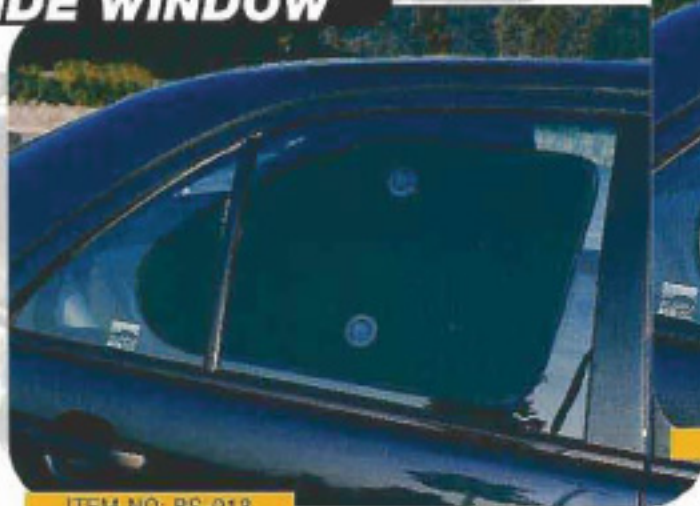

SUMMER PROTECTION

SIDE WINDOW

ITEM NO: BS-018