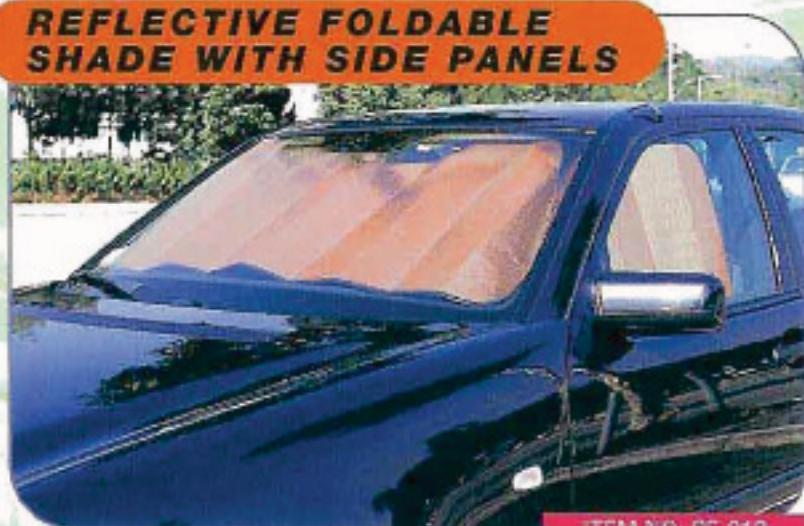

SUMMER PROTECTION

REFLECTIVE FOLDABLE SHADE WITH SIDE PANELS

ITEM NO: SF-013

- Foldable shade for front windshield and side windows
- Size: 60cm x 140cm + 73cm x 45cm
- Adjusts to fits most vehicles, overlaps, extends, fits horizontally or vertically
- Easy to use
- Easy to strage
- In various material & color
- Suction cup mounting